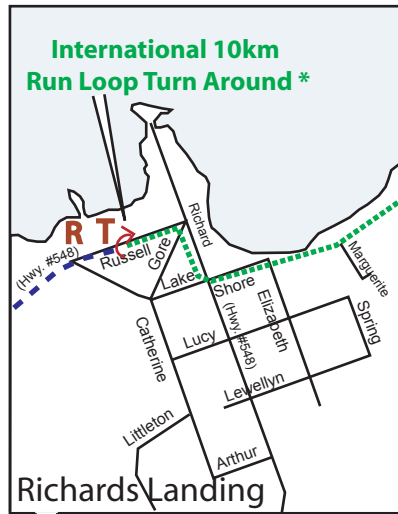

TRIATHLON

International Duathlon Map

Legend

- Distances:
 - Run = 10km (2 x loop)
 - Bike = 40km
 - Run = 5km
- T** = Transition
- = Turn Around
- = Bike Route
- = Run Route

International Duathlon Bike Turn Around

International Duathlon 5km Run Turn Around

International Duathlon 10km Run Turn Around x2 Loops *