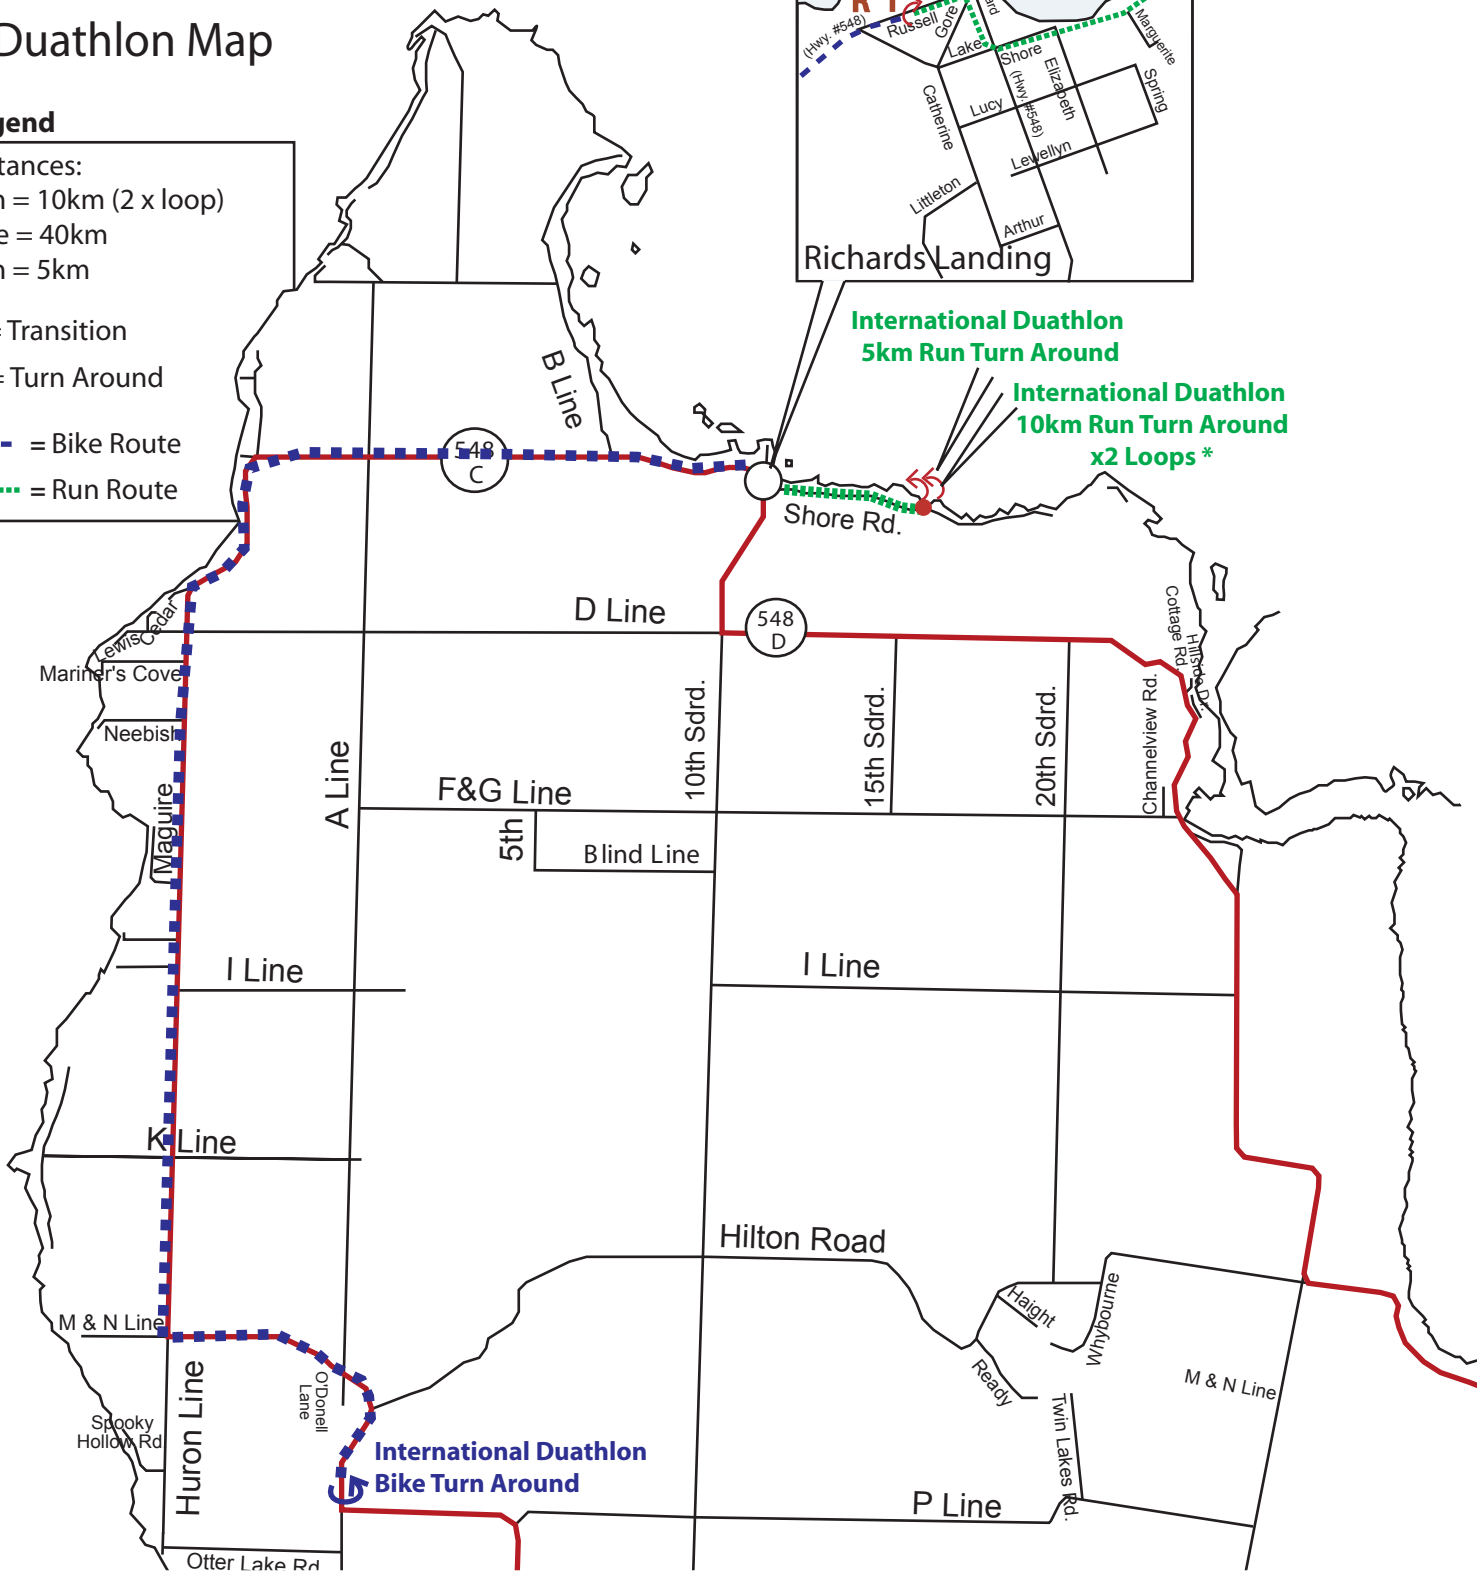

TRIATHLON

International Duathlon Map

Legend

- Distances:
 - Run = 10km (2 x loop)
 - Bike = 40km
 - Run = 5km
- T** = Transition
- = Turn Around
- = Bike Route
- = Run Route

International Duathlon Bike Turn Around

International Duathlon 5km Run Turn Around

International Duathlon 10km Run Turn Around x2 Loops *