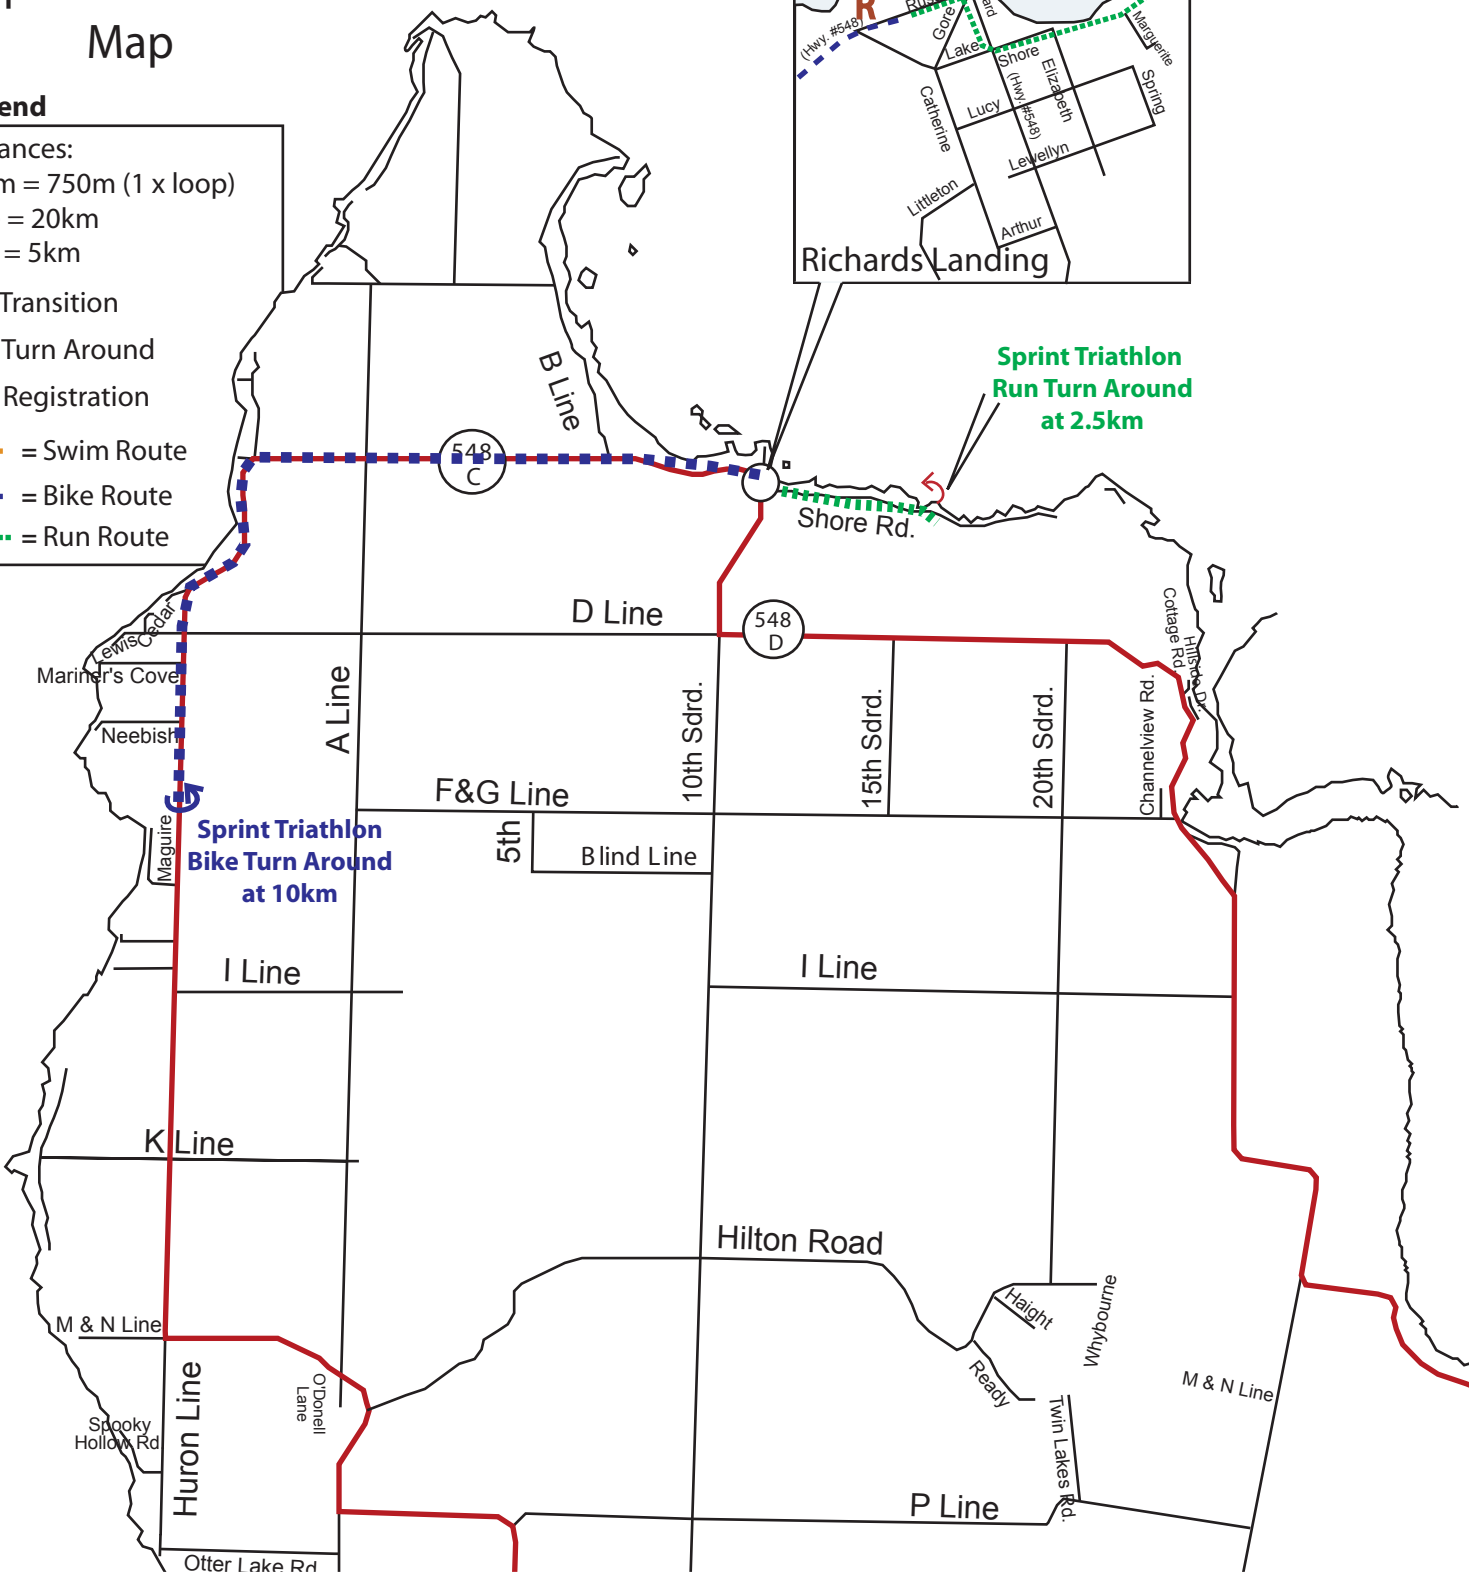

## Sprint Triathlon Map

### Legend

- Distances:  
 Swim = 750m (1 x loop)  
 Bike = 20km  
 Run = 5km
- T** = Transition  
 ↻ = Turn Around  
**R** = Registration
- = Swim Route  
 --- = Bike Route  
 --- = Run Route

**Sprint Triathlon  
 Bike Turn Around  
 at 10km**

**Sprint Triathlon  
 Run Turn Around  
 at 2.5km**