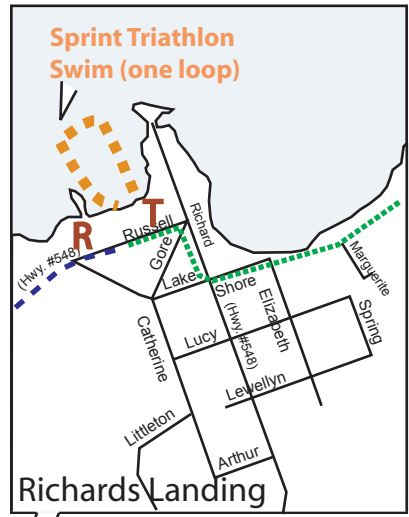

## Sprint Triathlon Map

### Legend

- Distances:  
 Swim = 750m (1 x loop)  
 Bike = 20km  
 Run = 5km
- T** = Transition  
 ↻ = Turn Around  
**R** = Registration
- = Swim Route  
 --- = Bike Route  
 --- = Run Route

**Sprint Triathlon  
 Bike Turn Around  
 at 10km**

**Sprint Triathlon  
 Run Turn Around  
 at 2.5km**